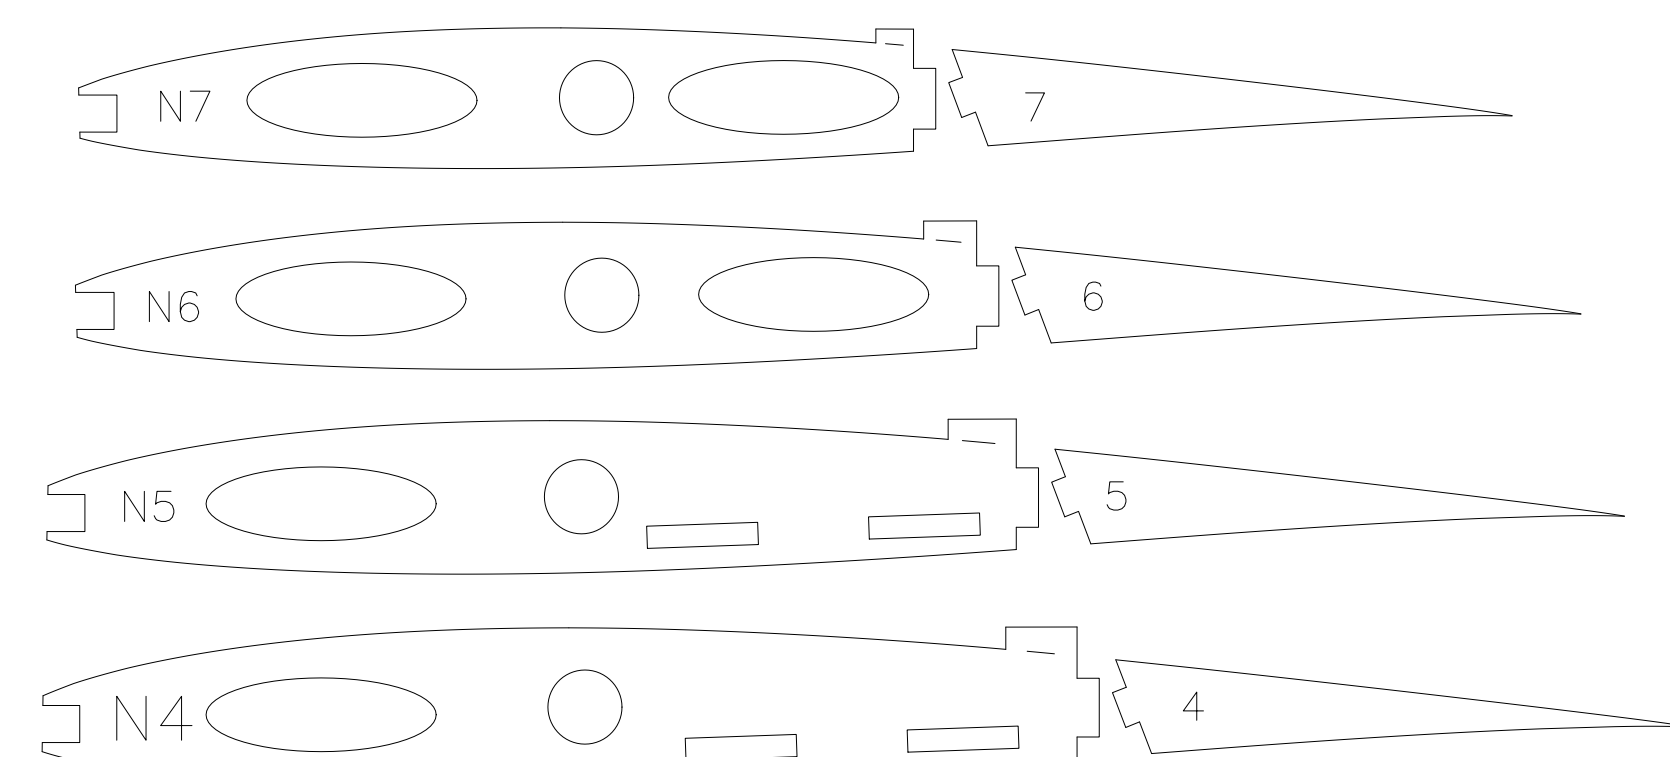

Servos Throws :

Ailerons: 30mm up / down - 60% expo
 Elevator: Maximum allowed - 60% expo
 Rudder: Maximum possible - 60% expo

This is for information only, but a good start!
 Adjust these numbers to your own liking!

QUARK

Aerobatic glider 2M

Wingspan: 2m
 Length: 1.4m
 Wing profile: SB96V - SB96VS

(c) Fred Marie / GliderIreland.net - No reproduction without author's consent