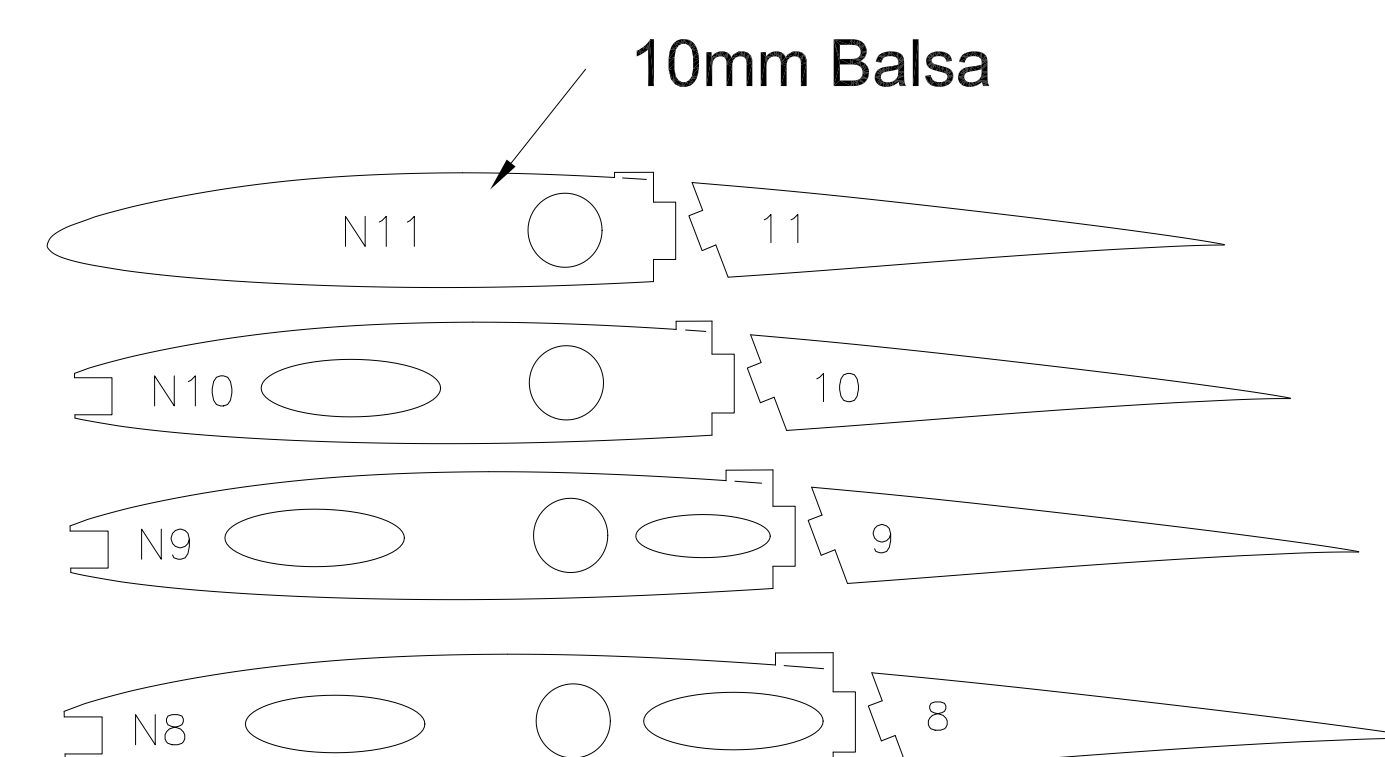

Servos Throws :

Ailerons: 30mm up / down - 60% expo
 Elevator: Maximum allowed - 60% expo
 Rudder: Maximum possible - 60% expo

This is for information only, but a good start!
 Adjust these numbers to your own liking!

QUARK

Aerobatic glider 2M

Wingspan: 2m
 Length: 1.4m
 Wing profile: SB96V - SB96VS

(c) Fred Marie / GliderIreland.net - No reproduction without author's consent