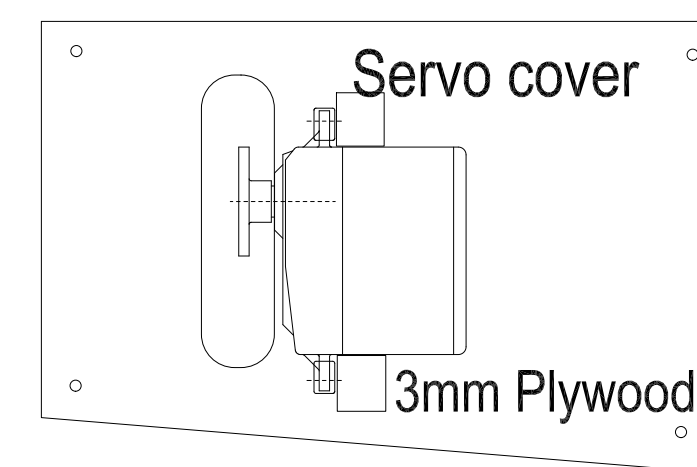

Servos Throws :

Ailerons: 30mm up / down - 60% expo
 Elevator: Maximum allowed - 60% expo
 Rudder: Maximum possible - 60% expo

This is for information only, but a good start!
 Adjust these numbers to your own liking!

QUARK

Aerobatic glider 2M

Wingspan: 2m
 Length: 1.4m
 Wing profile: SB96V - SB96VS

(c) Fred Marie / GliderIreland.net - No reproduction without author's consent