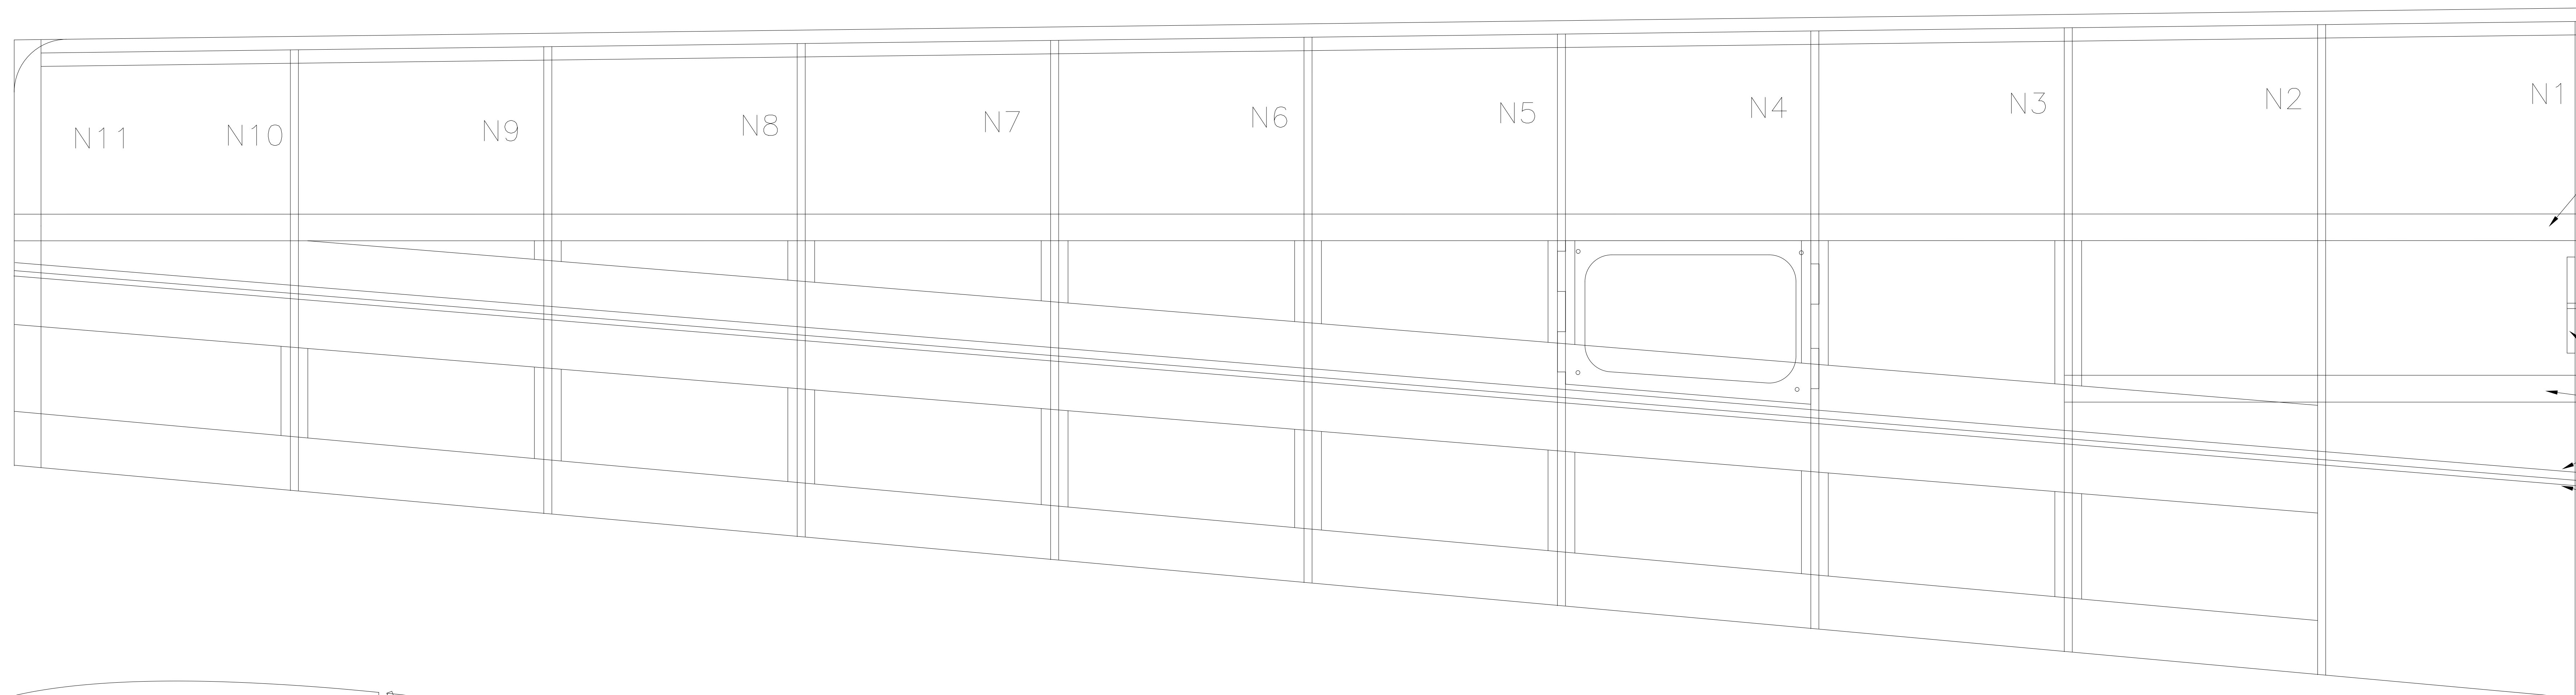

Servos Throws :

Ailerons: 30mm up / down - 60% expo
 Elevator: Maximum allowed - 60% expo
 Rudder: Maximum possible - 60% expo

This is for information only, but a good start!
 Adjust these numbers to your own liking!

QUARK

Aerobatic glider 2M

Wingspan: 2m
 Length: 1.4m
 Wing profile: SB96V - SB96VS

(c) Fred Marie / GliderIreland.net - No reproduction without author's consent